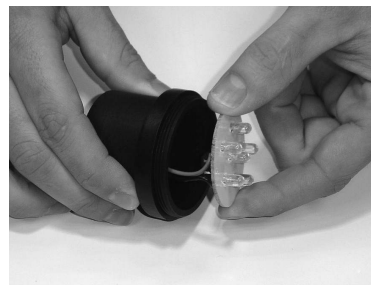

Sirius

4039601

| | | |
|--------------|--------------------|---------------------------|
| 1 Watt | On/Off 5000 | Failure < 5% after 1000h |
| 30 Lumen | Non dimmable | Failure < 10% after 6000h |
| 3000 Kelvin | Instant full light | Flux > 80% after 6000h |
| 10.000 Hours | Power factor > 0,5 | CRI > 65 |

LED unit 6x LED
12V 1W
warm white
Art. nr.1066101

SS ring should be tightened before final assembly.