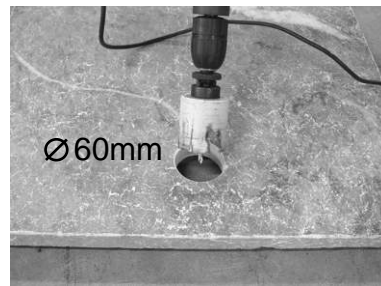

Sirius

4039601

| | | |
|--------------|--------------------|---------------------------|
| 1 Watt | On/Off 5000 | Failure < 5% after 1000h |
| 30 Lumen | Non dimmable | Failure < 10% after 6000h |
| 3000 Kelvin | Instant full light | Flux > 80% after 6000h |
| 10.000 Hours | Power factor > 0,5 | CRI > 65 |

LED unit 6x LED
12V 1W
warm white
Art. nr.1066101

SS ring should be tightened before final assembly.