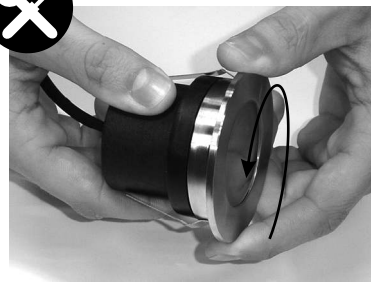

Sirius

4039601

| | | |
|--------------|--------------------|---------------------------|
| 1 Watt | On/Off 5000 | Failure < 5% after 1000h |
| 30 Lumen | Non dimmable | Failure < 10% after 6000h |
| 3000 Kelvin | Instant full light | Flux > 80% after 6000h |
| 10.000 Hours | Power factor > 0,5 | CRI > 65 |

LED unit 6x LED
12V 1W
warm white
Art. nr.1066101

SS ring should be tightened before final assembly.