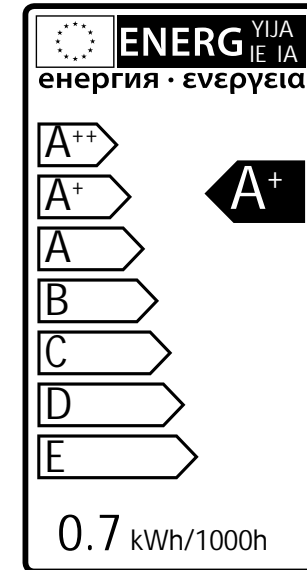

Sirius

4039601

| | | |
|--------------|--------------------|---------------------------|
| 1 Watt | On/Off 5000 | Failure < 5% after 1000h |
| 30 Lumen | Non dimmable | Failure < 10% after 6000h |
| 3000 Kelvin | Instant full light | Flux > 80% after 6000h |
| 10.000 Hours | Power factor > 0,5 | CRI > 65 |

LED unit 6x LED
12V 1W
warm white
Art. nr.1066101

SS ring should be tightened before final assembly.